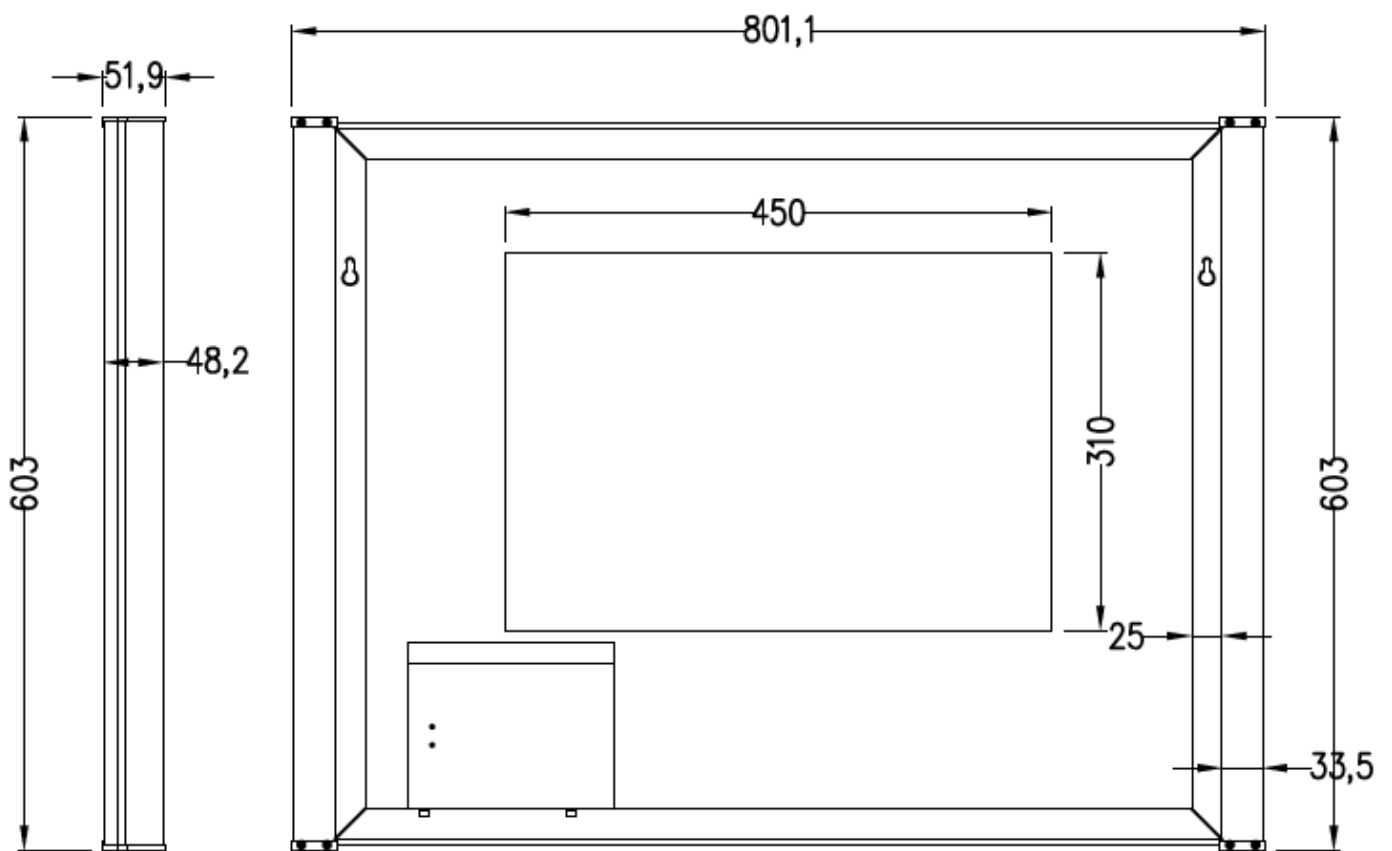

Measurements in millimetres mm

Information updated April 2016

Tel 0345 873 8840

crosswater™

TECHNICAL

bauhaus™

SERENE LED LIT MIRROR

Wall Hung—Landscape

MET6080