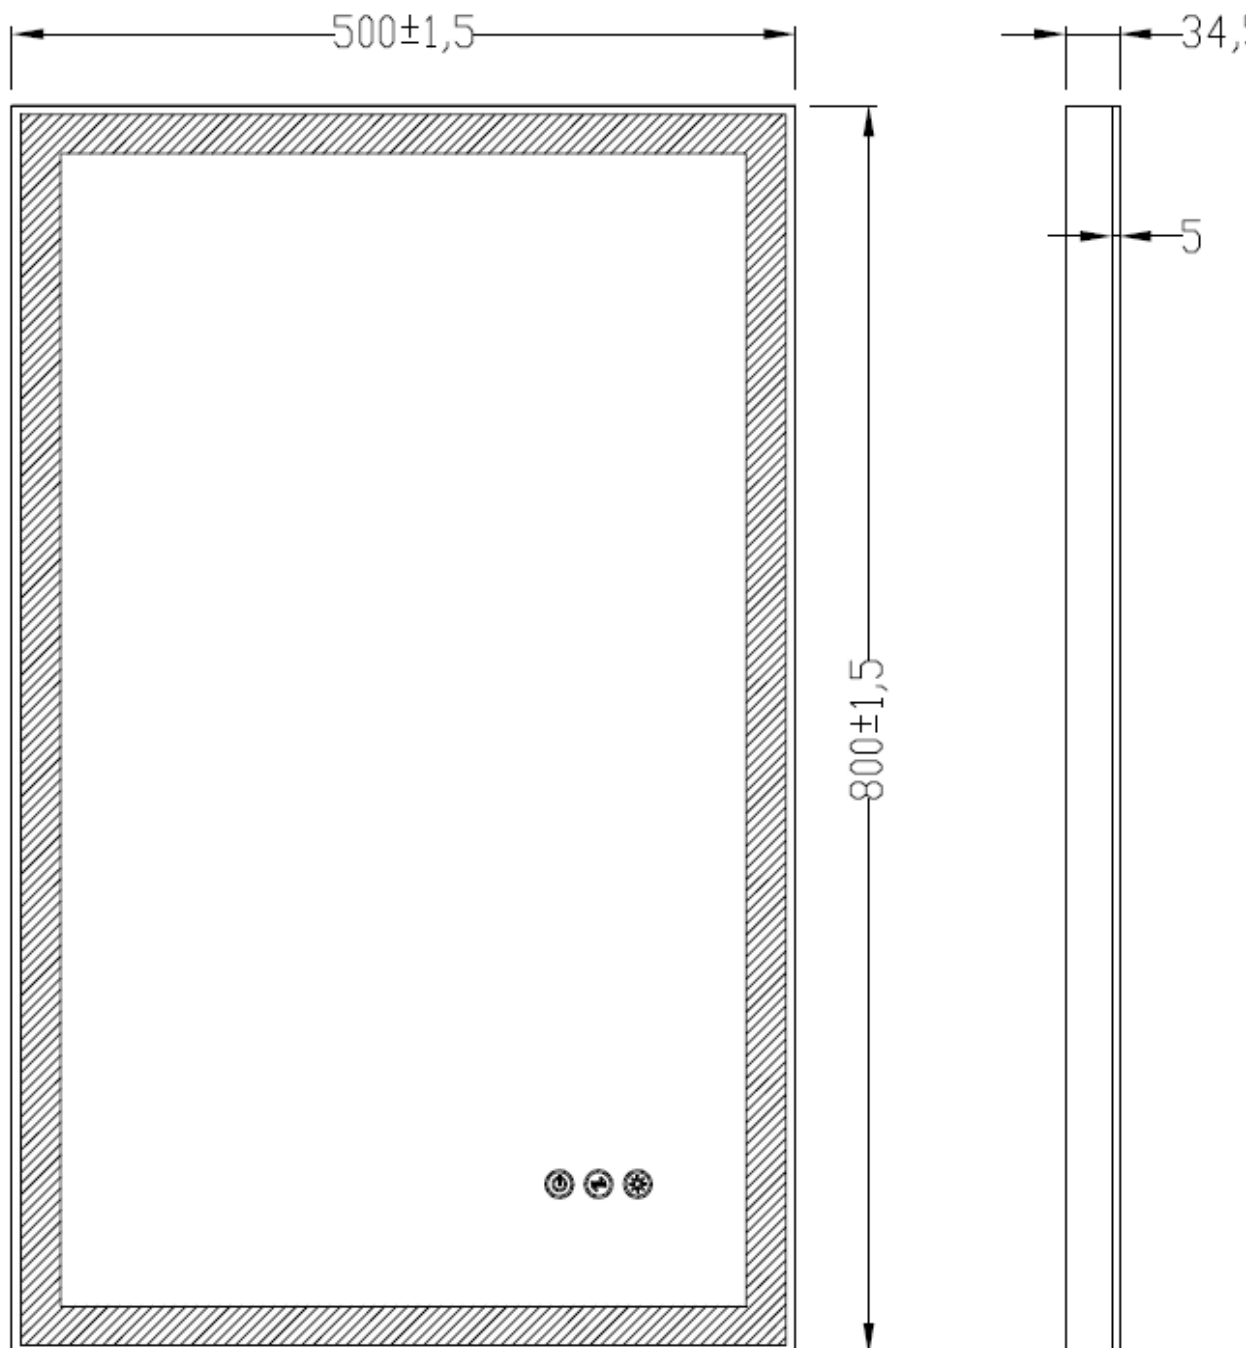

Measurements in millimetres mm
Information updated August 2017
Tel 0345 873 8840

crosswater[™]

TECHNICAL

bauhaus[™]
BY CROSSWATER

DUNE LED LIT MIRROR

Wall Hung—Portrait

DN5080

Measurements in millimetres mm

Information updated April 2016

Tel 0345 873 8840

crosswater[™]

TECHNICAL

bauhaus[™]

SERENE LED LIT MIRROR

Wall Hung—Landscape

MET6080